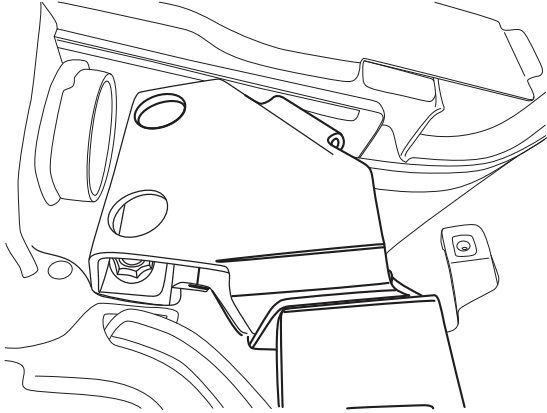

Remove 2 nuts and set assembly into position.
Reuse factory nuts and Torque to 41ft-lbs/ 55Nm.