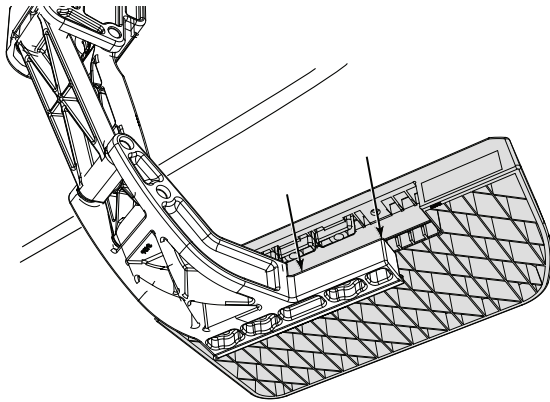

Remove 2 nuts and set assembly into position.  
Reuse factory nuts and Torque to 41ft-lbs/ 55Nm.

3

Reinstall support bar (removed in step 2) and slide support bracket (6) over stud. Use supplied hardware (7) to bolt strap to assembly.  
**Torque to 41ft-lbs/ 55Nm.**

4

5

Insert PT Screws into corresponding holes and torque to 6 ft-lbs / 8 N.m.

**NOTE: Overtightening may damage step pad.**

6

T-25 Torx

7

8