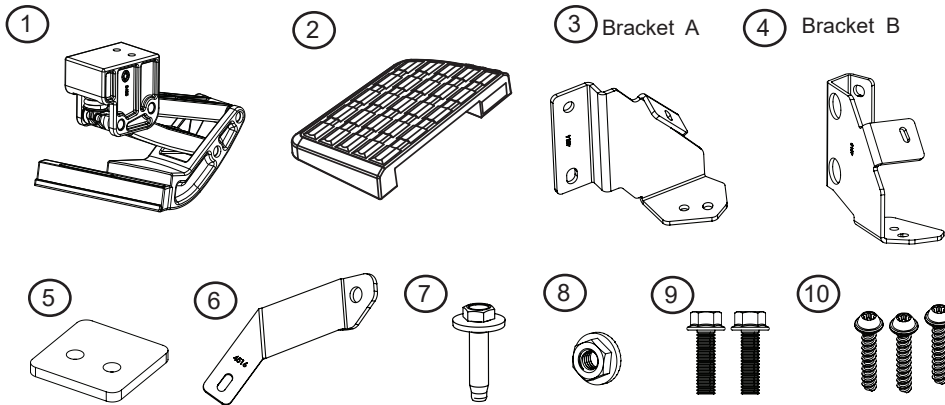

### PART NUMBER

75323-01A

Assemble brackets (3 & 4) as shown using supplied bolts (9). **Spacer (5) to be used on dual exhaust versions only!**

Remove support bar with a 21mm deep socket and a 13mm socket or wrench.