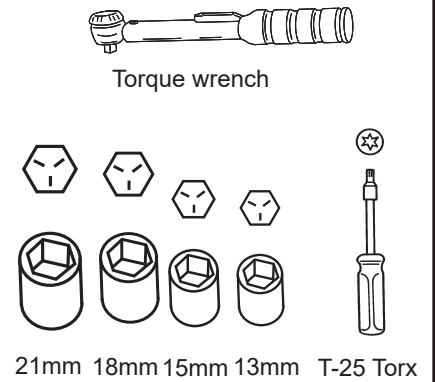

### PART NUMBER

75323-01A

Assemble brackets (3 & 4) as shown using supplied bolts (9). **Spacer (5) to be used on dual exhaust versions only!**

Remove support bar with a 21mm deep socket and a 13mm socket or wrench.