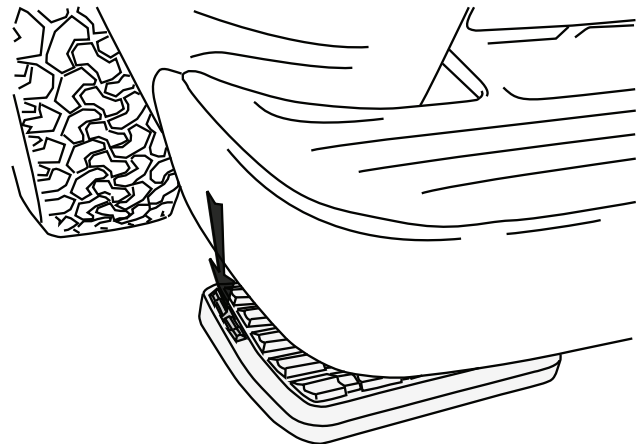

Remove 2 nuts and set assembly into position.
Reuse factory nuts and Torque to 41ft-lbs/ 55Nm.

3

Reinstall support bar (removed in step 2) and slide support bracket (6) over stud. Use supplied hardware (7) to bolt strap to assembly.
Torque to 41ft-lbs/ 55Nm.

4

5

Insert PT Screws into corresponding holes and torque to 6 ft-lbs / 8 N.m.

NOTE: Overtightening may damage step pad.

6

T-25 Torx

7

8