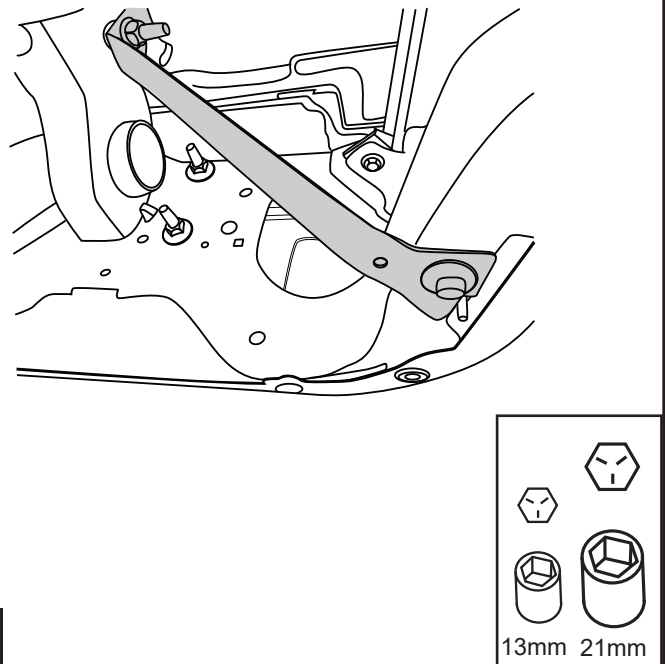

### PART NUMBER

75323-01A

Assemble brackets (3 & 4) as shown using supplied bolts (9). **Spacer (5) to be used on dual exhaust versions only!**

Remove support bar with a 21mm deep socket and a 13mm socket or wrench.