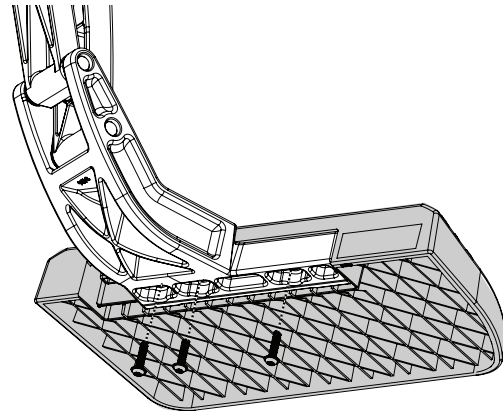

Remove 2 nuts and set assembly into position.  
Reuse factory nuts and Torque to 41ft-lbs/ 55Nm.

3

Reinstall support bar (removed in step 2) and slide support bracket (6) over stud. Use supplied hardware (7) to bolt strap to assembly.  
**Torque to 41ft-lbs/ 55Nm.**

4

5

Insert PT Screws into corresponding holes and torque to 6 ft-lbs / 8 N.m.

**NOTE: Overtightening may damage step pad.**

6

T-25 Torx

7

8