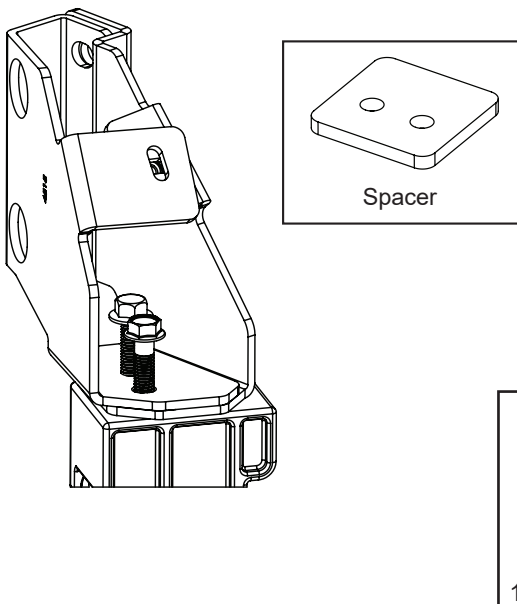

### PART NUMBER

75323-01A

Assemble brackets (3 & 4) as shown using supplied bolts (9). **Spacer (5) to be used on dual exhaust versions only!**

Remove support bar with a 21mm deep socket and a 13mm socket or wrench.