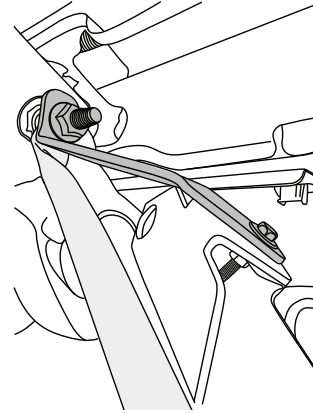

Remove 2 nuts and set assembly into position.  
Reuse factory nuts and Torque to 41ft-lbs/ 55Nm.

3

Reinstall support bar (removed in step 2) and slide support bracket (6) over stud. Use supplied hardware (7) to bolt strap to assembly.  
**Torque to 41ft-lbs/ 55Nm.**